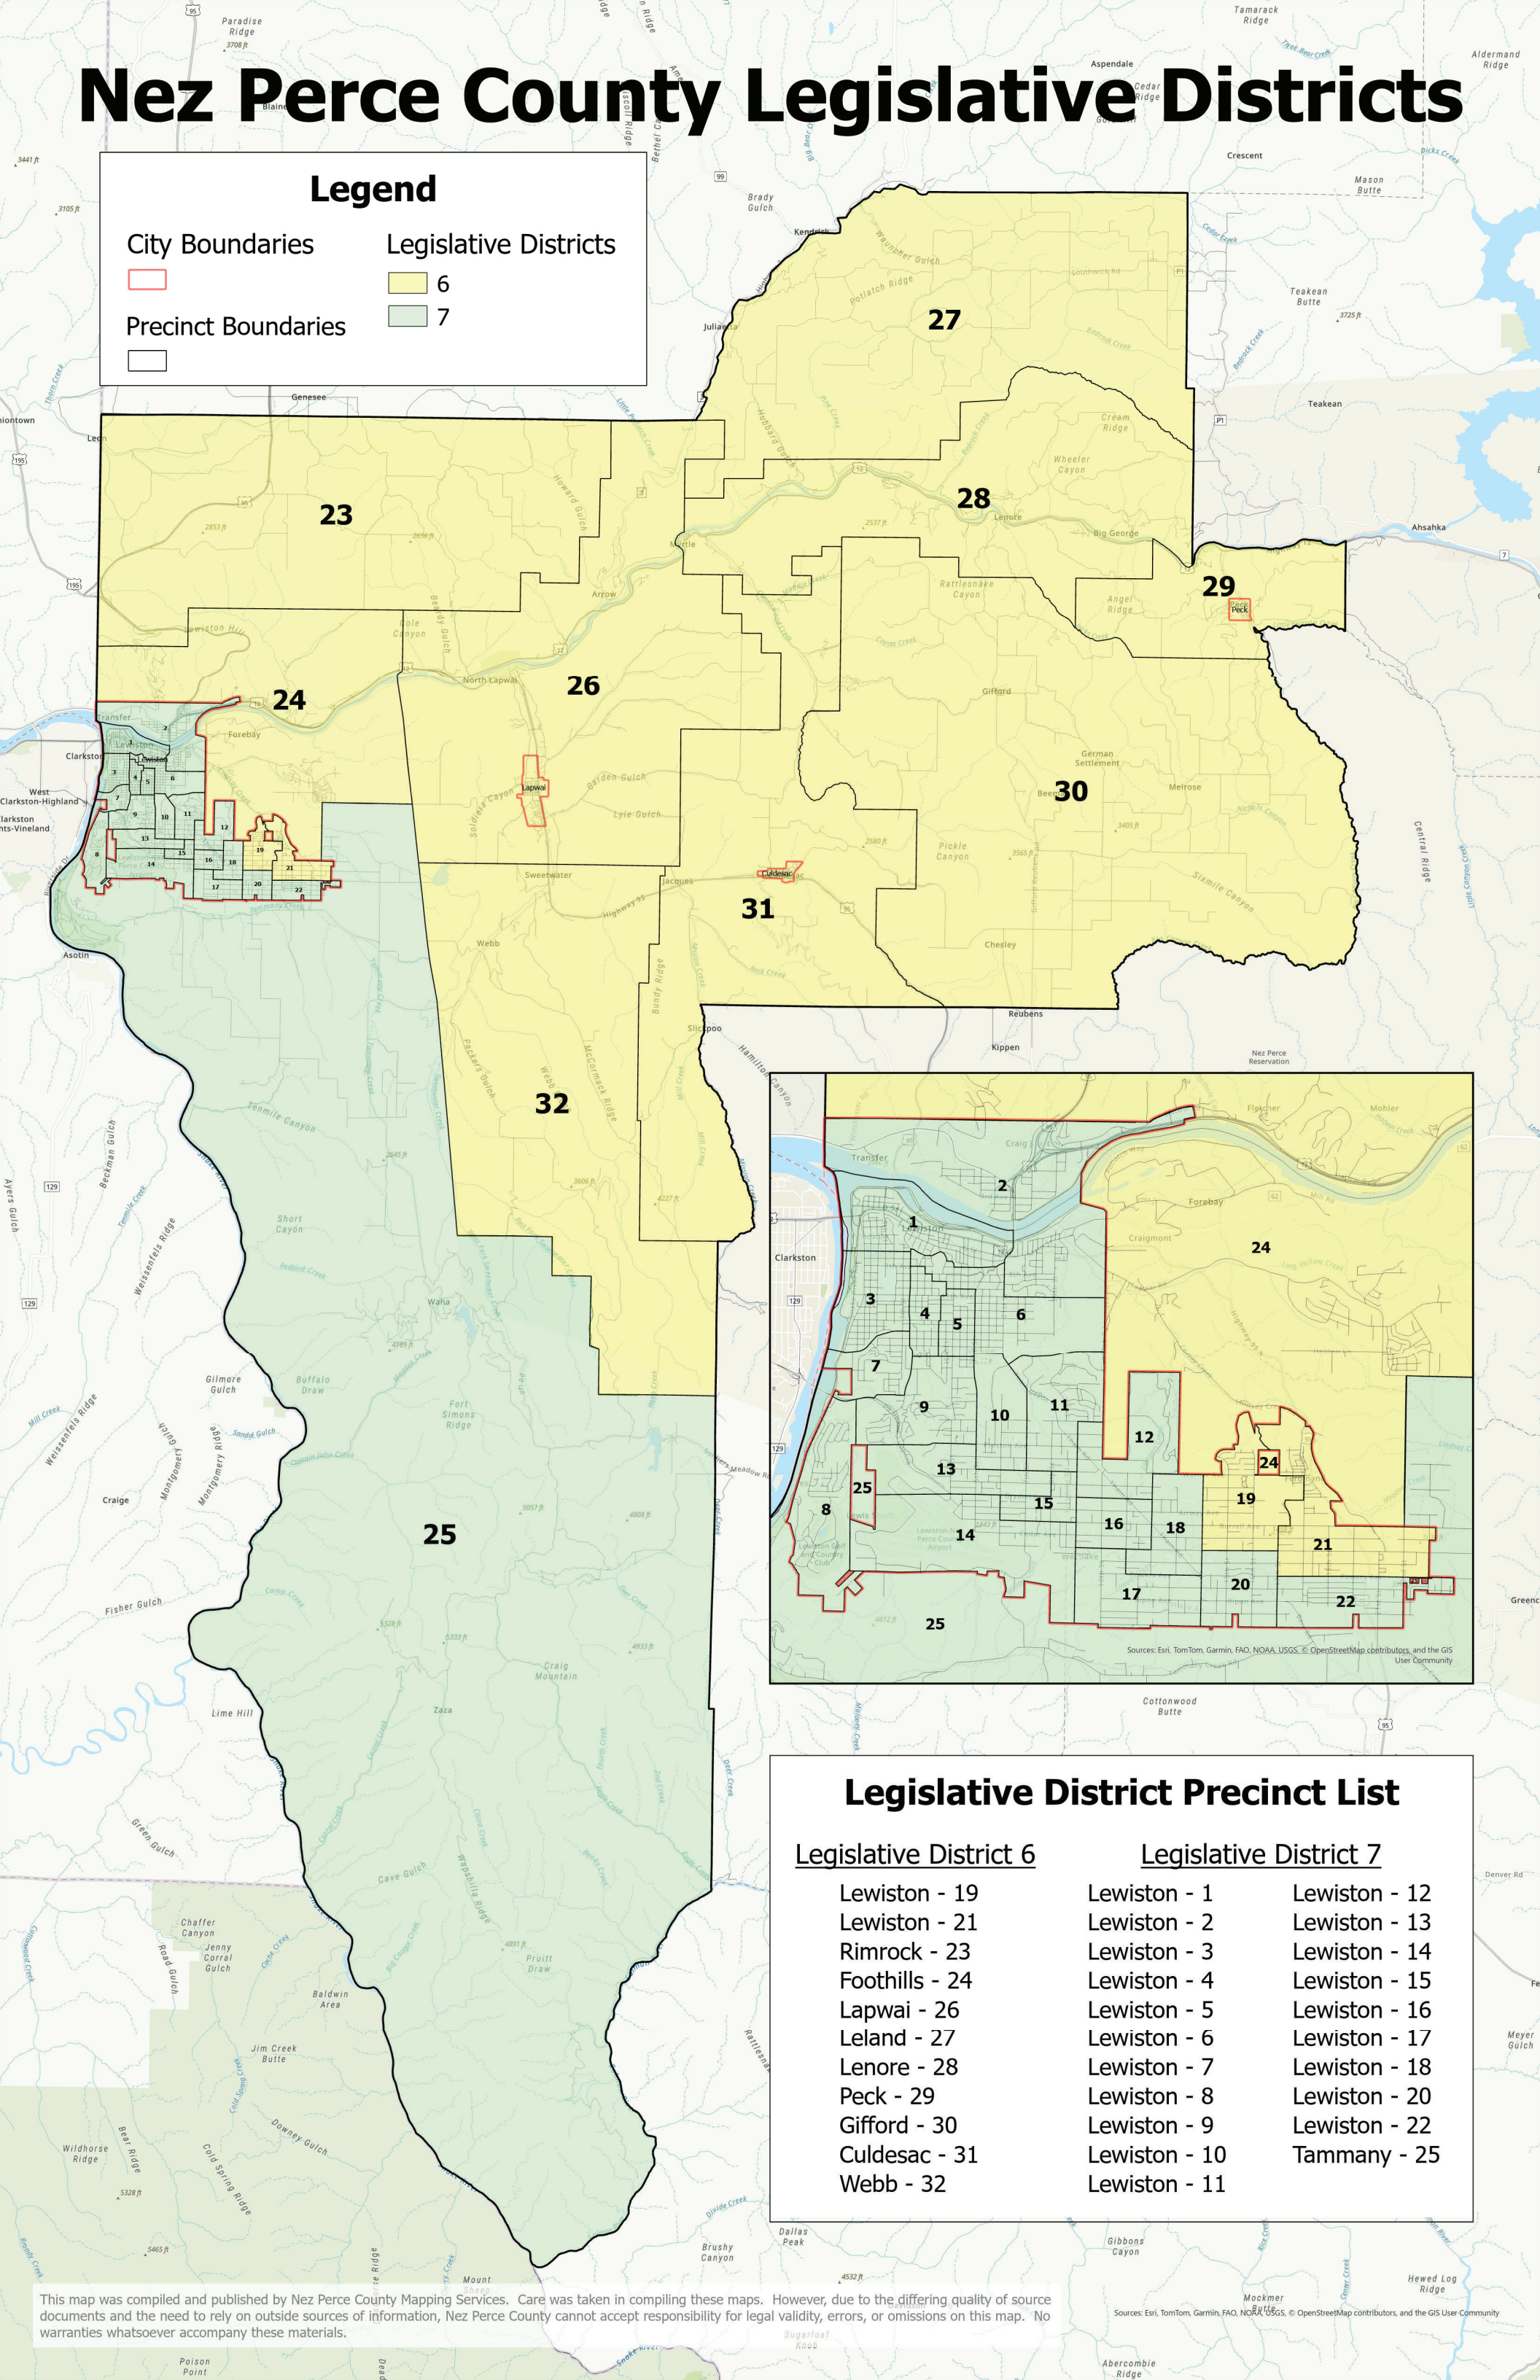

## Legend

City Boundaries

Legislative Districts

Precinct Boundaries

## Legislative District Precinct List

### Legislative District 6

- Lewiston - 19
- Lewiston - 21
- Rimrock - 23
- Foothills - 24
- Lapwai - 26
- Leland - 27
- Lenore - 28
- Peck - 29
- Gifford - 30
- Culdesac - 31
- Webb - 32

### Legislative District 7

- Lewiston - 1
- Lewiston - 2
- Lewiston - 3
- Lewiston - 4
- Lewiston - 5
- Lewiston - 6
- Lewiston - 7
- Lewiston - 8
- Lewiston - 9
- Lewiston - 10
- Lewiston - 11
- Lewiston - 12
- Lewiston - 13
- Lewiston - 14
- Lewiston - 15
- Lewiston - 16
- Lewiston - 17
- Lewiston - 18
- Lewiston - 20
- Lewiston - 22
- Tammany - 25